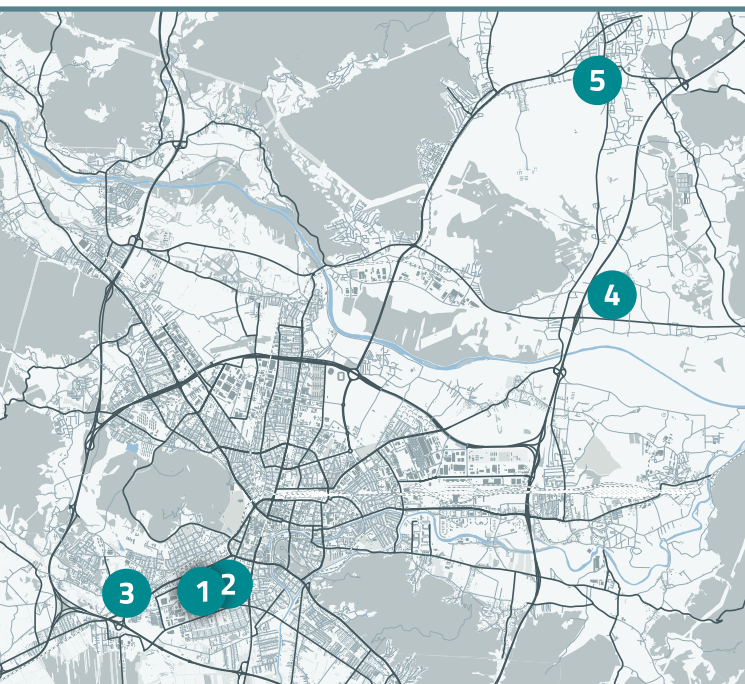

## LOCATIONS

The Jožef Stefan Institute (JSI) has facilities at five locations. Its headquarters are at the corner of Jamova street and Jadranska street, near the Faculty of Mathematics and Physics. Some premises are located on Teslova street 30, a walking distance from the headquarters.

Transport is organised to other sites.

- 1 Institute headquarters** Jamova street 39  
1000 Ljubljana
- 2 Teslova** Teslova street 30  
1000 Ljubljana
- 3 Tržaška (Gruda)** Tržaška street 134  
1000 Ljubljana
- 4 Reactor Centre** Brinje 40  
1262 Dol pri Ljubljani
- 5 Hard Coating Centre** Ljubljanska 80/I  
1230 Domžale

# JSI LAYOUT

Location: Jamova street 39

-  Car park
-  Parking facility for bicycles
-  Bus stop
-  Avant2Go
-  Main lecture room
-  Kolar's lecture room
-  E-lecture room
-  Peterlin pavillion
-  Meeting room
-  Gallery
-  Restaurant
-  Registry
-  Workshops
-  Repository
-  Garage
-  Apartment house
-  Jožef Stefan International Postgraduate School
-  ATM
-  Automatic external defibrillator (AED)
-  Emergency assembly point