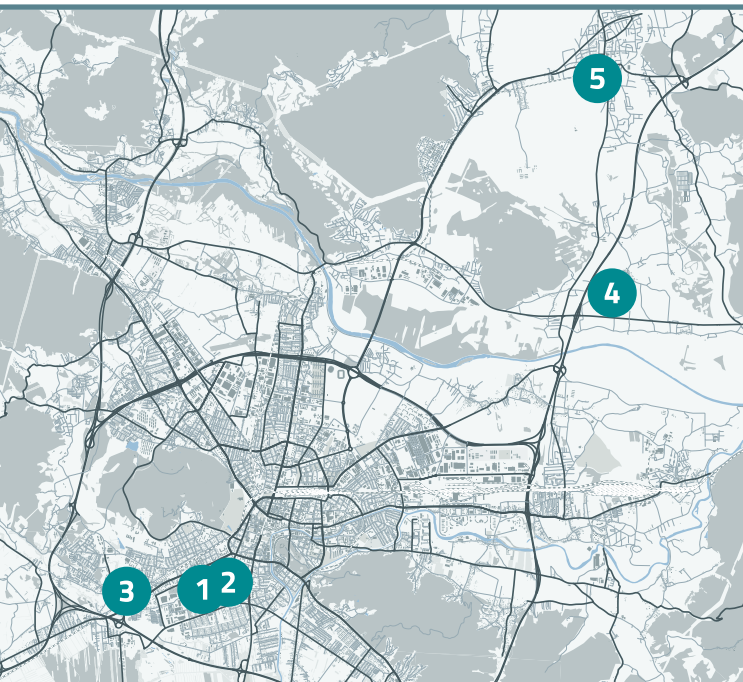

LOCATIONS

Jožef Stefan Institute units are dispersed across five locations.

Transport between locations is provided.

1. 1 **JSI Headquarters** Jamova cesta 39
   1000 Ljubljana
2. 2 **Teslova** Teslova ulica 30
   1000 Ljubljana
3. 3 **Tržaška (Gruda)** Tržaška cesta 134
   1000 Ljubljana
4. 4 **Reactor Centre** Brinje 40
   1262 Dol pri Ljubljani
5. 5 **Hard Coatings Centre** Ljubljanska 80/I
   1230 Domžale

The Podgorica Reactor Centre was designed by architect Oton Jugovec. Most of it is protected as cultural heritage.

EMERGENCY PHONE NUMBERS

Police	113
Emergency Services	112
Central Office	+386 (0) 1 477 39 00
Security Service	
Jamova	+386 (0) 1 477 3200
Reactor Centre	+386 (0) 1 588 5212
Occupational Safety and Health Administration	
Jamova	+386 (0) 31 268 675
Reactor Centre	+386 (0) 41 596 045

TRANSPORT INFORMATION

Information on available transport at:

<https://jsb.ijs.si/jsb/timetable/>.

Prior reservation required.

Bicycle is hire also possible in the JSI garage.

RULES

Apply across all JSI premises:

- It is forbidden to dispose of material that may increase the fire risk or obstruct evacuation and intervention routes.
- It is prohibited to park in places not intended for this purpose and to obstruct intervention routes and hydrant networks.
- Due to the configuration of the carriageway and the use of work machinery, the speed limit throughout JSI is 10 km/h. Follow the safety warnings!
- In the event of an emergency, follow the evacuation route and instructions of the JSI staff. Call or ask another person to call the Emergency Services (112).

The premises of the Reactor Centre are a restricted area; therefore, movement is limited!